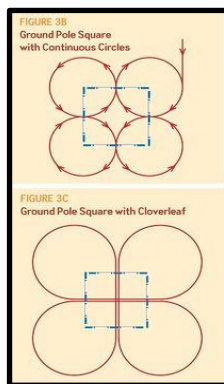

Ground Pole Patterns

Fun figures for you and your horse

April 21, May 12, May 26, June 16, June 30
\$85/clinic. 10 AM – 12:30 PM

Cow clinics with Nate Bowers

Position your horse on the cattle with confidence